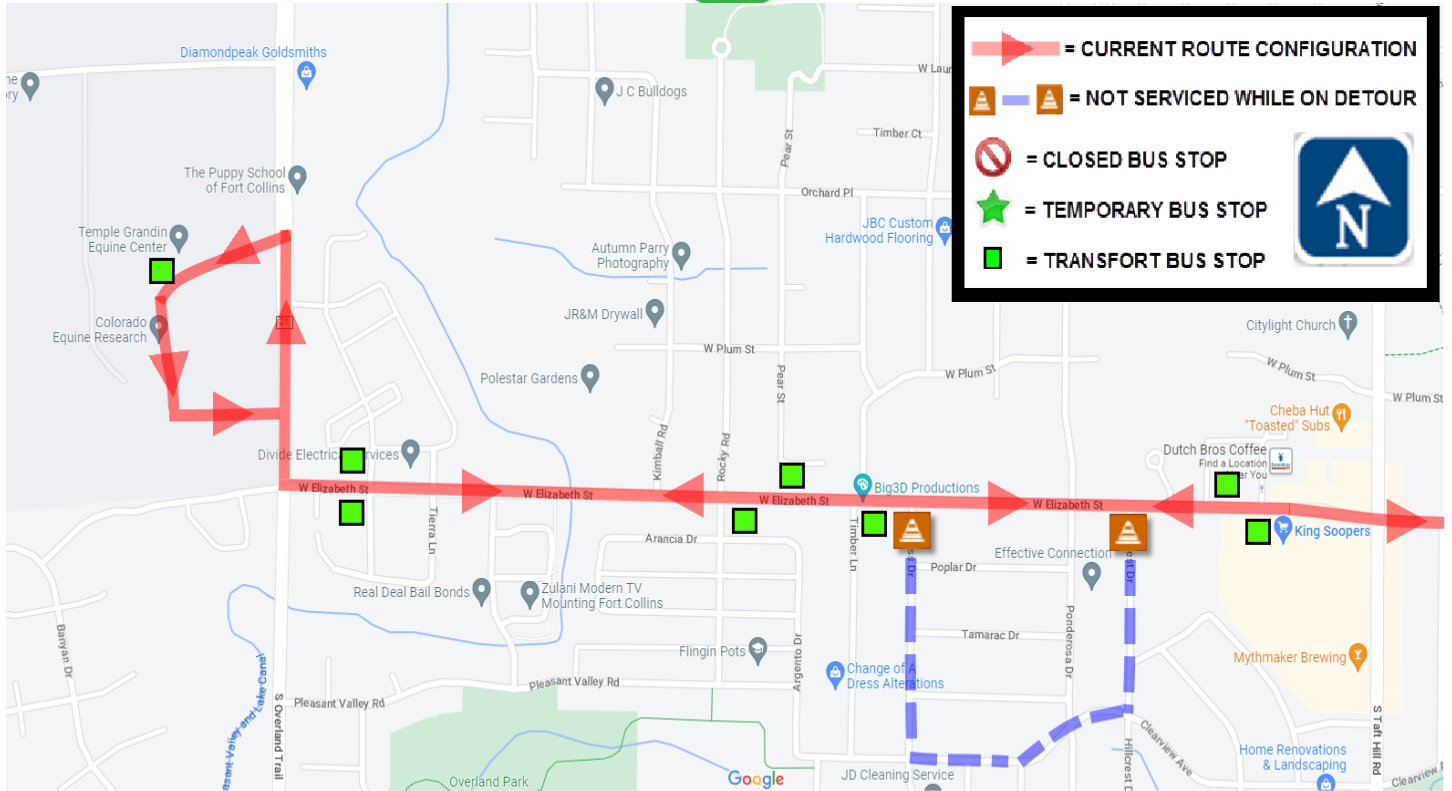

# RIDER ALERT

## ROUTE 3 EB/WB EQUINE CENTER DETOUR

02/20/24 - TBD

**WESTBOUND ON ELIZABETH**  
**RIGHT ON OVERLAND**  
**LEFT INTO EQUINE CENTER**  
**SERVICE STOP**  
**EXIT EQUINE CENTER**  
**RIGHT ON OVERLAND**  
**LEFT ON ELIZABETH**  
**RESUME NORMAL ROUTE**