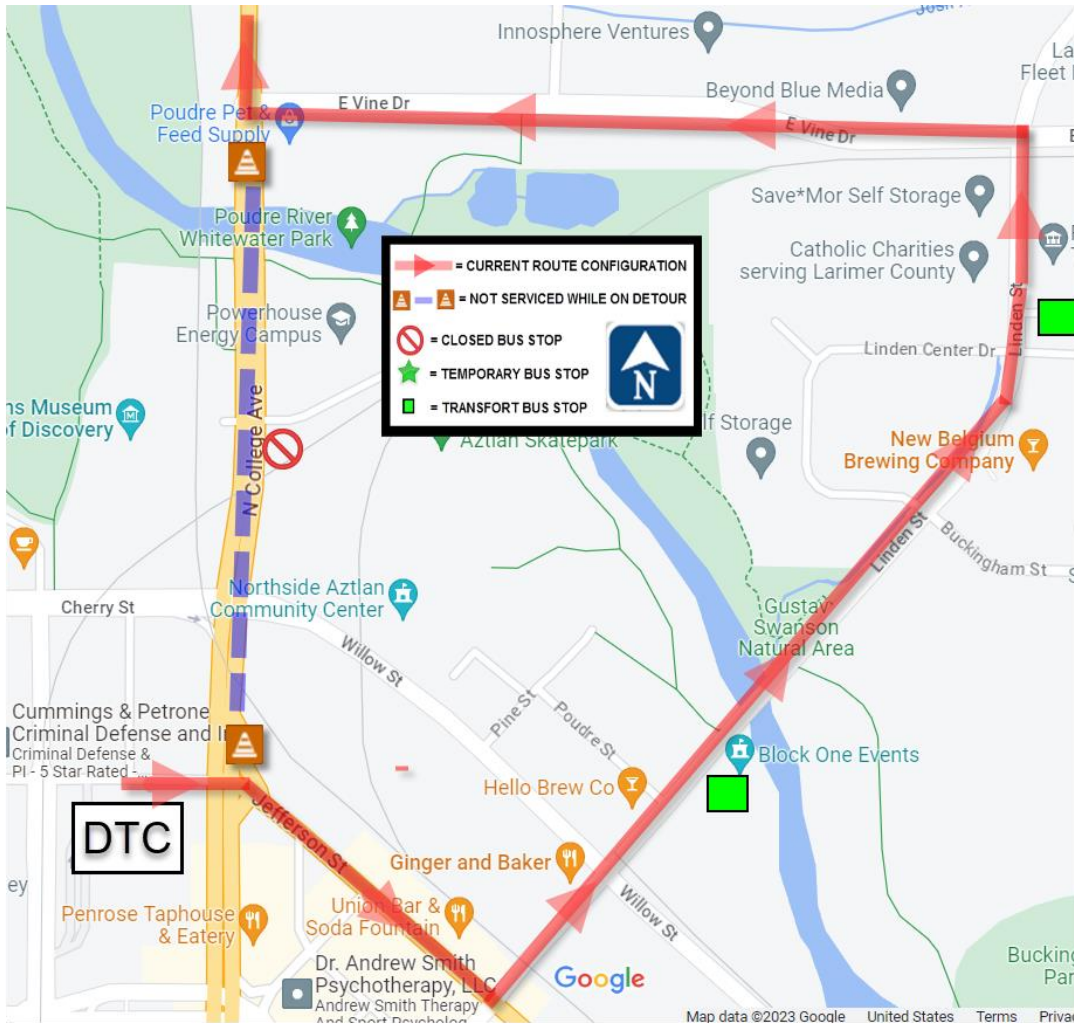

RIDER ALERT

ROUTE 81 NB DETOUR

04/15/2024-TBD

NB COLLEGE
RIGHT ON MAPLE
RIGHT ON JEFFERSON
LEFT ON LINDEN
STOP AT RRX
LEFT ON VINE
RIGHT ON COLLEGE
RESUME NORMAL ROUTE