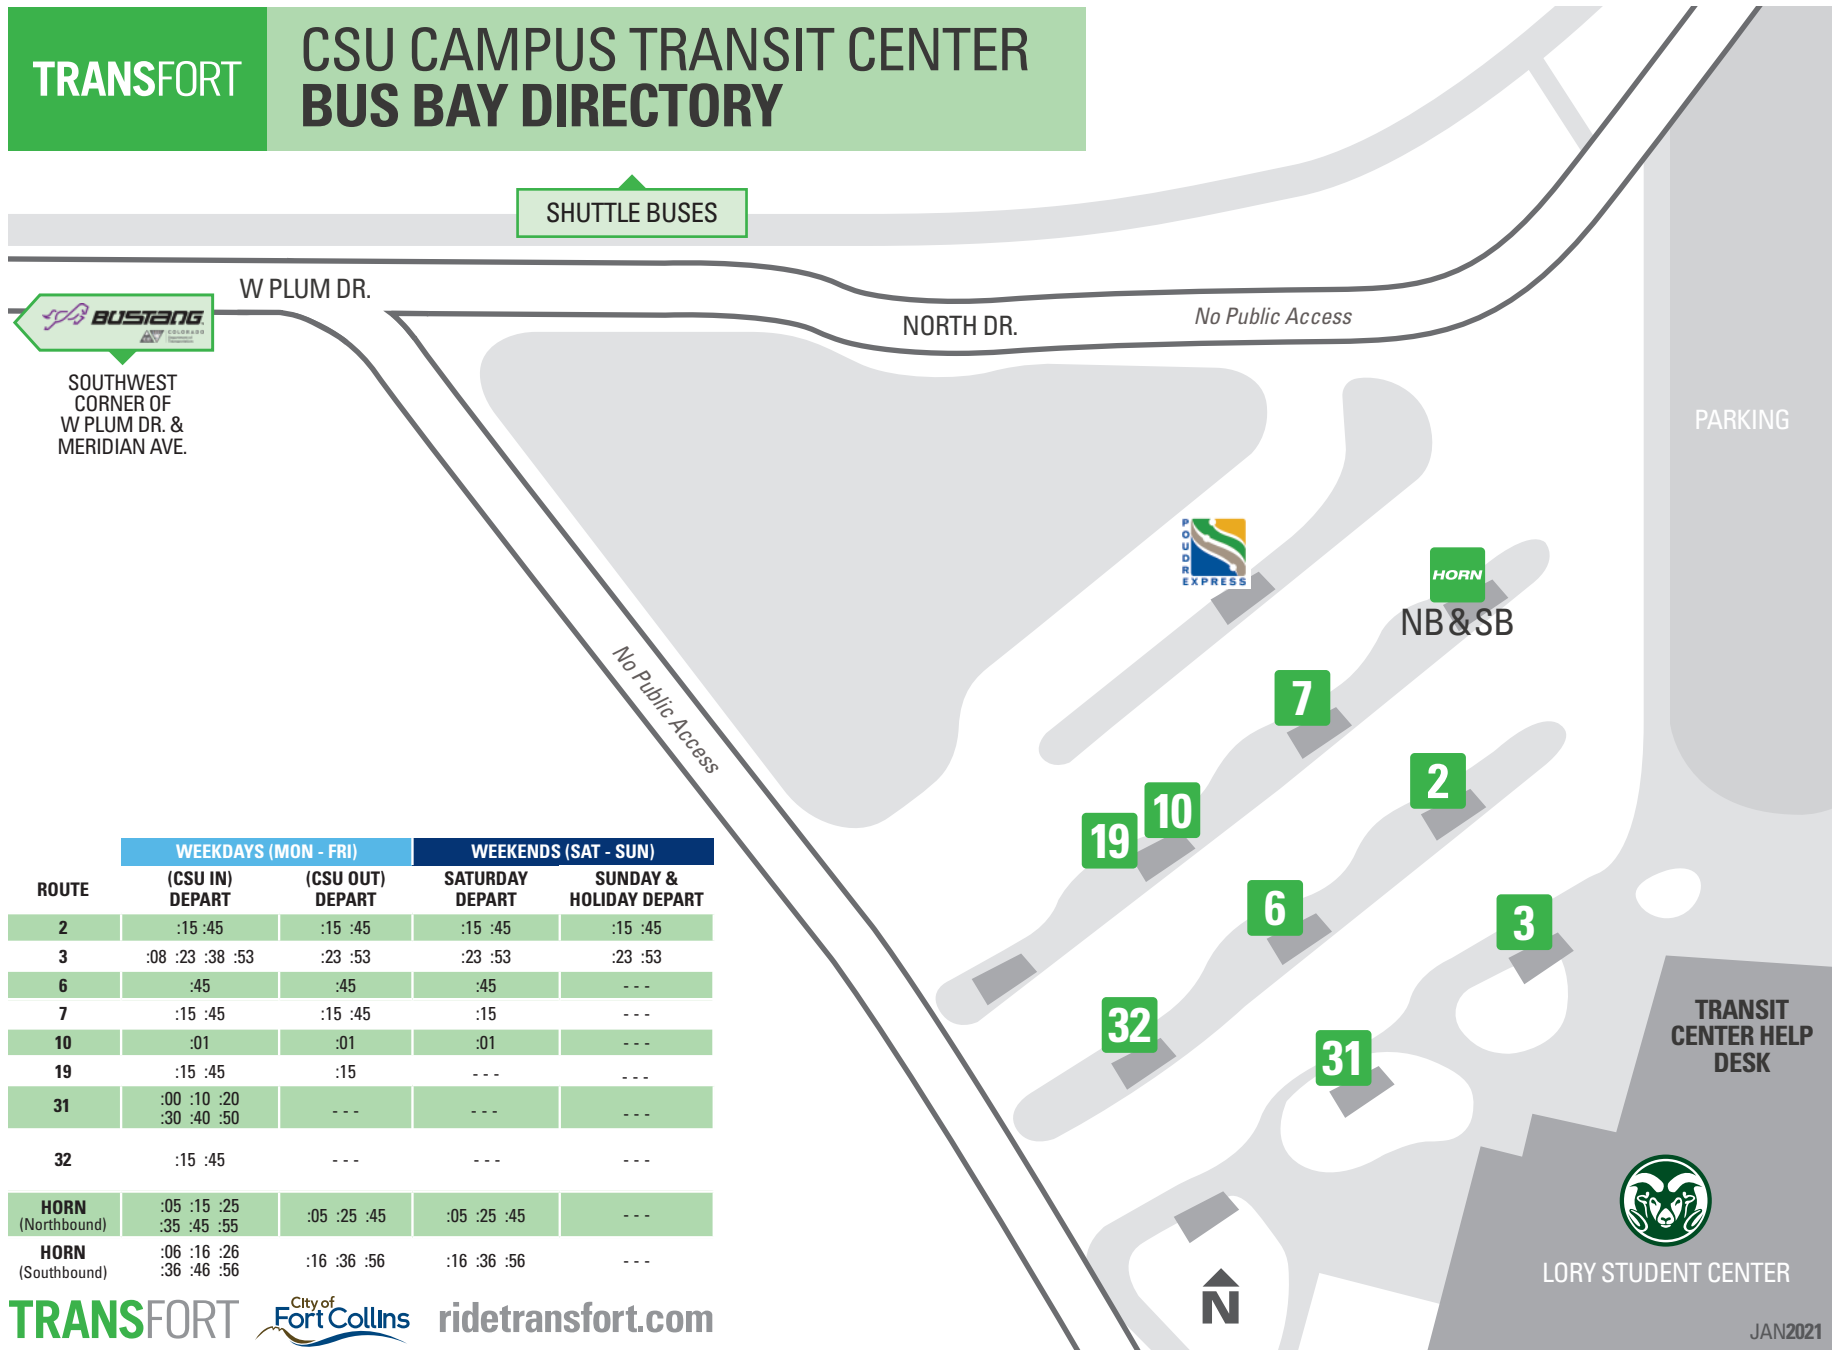

# CSU CAMPUS TRANSIT CENTER BUS BAY DIRECTORY

ROUTE	WEEKDAYS (MON - FRI)		WEEKENDS (SAT - SUN)	
	(CSU IN) DEPART	(CSU OUT) DEPART	SATURDAY DEPART	SUNDAY & HOLIDAY DEPART
2	:15 :45	:15 :45	:15 :45	:15 :45
3	:08 :23 :38 :53	:23 :53	:23 :53	:23 :53
6	:45	:45	:45	---
7	:15 :45	:15 :45	:15	---
10	:01	:01	:01	---
19	:15 :45	:15	---	---
31	:00 :10 :20 :30 :40 :50	---	---	---
32	:15 :45	---	---	---
<b>HORN</b> (Northbound)	:05 :15 :25 :35 :45 :55	:05 :25 :45	:05 :25 :45	---
<b>HORN</b> (Southbound)	:06 :16 :26 :36 :46 :56	:16 :36 :56	:16 :36 :56	---