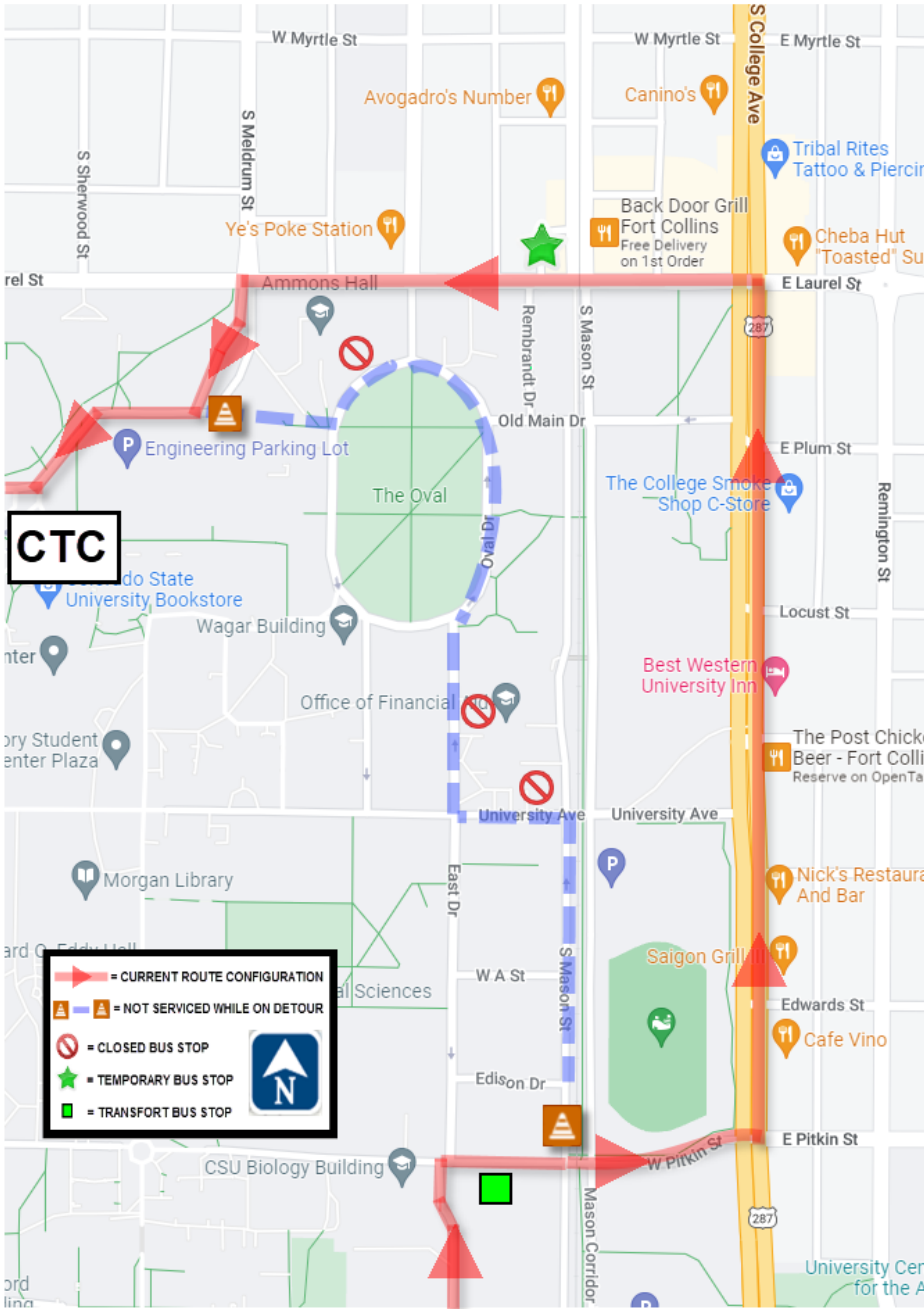

RIDER ALERT

OVAL CRITERIUM HORN NB DETOUR

4/20/2024

NB FROM LIBBIE COY
RIGHT ON PITKIN
LEFT ON COLLEGE
LEFT ON LAUREL
LEFT ON MELDRUM
THROUGH ENGINEERING
LOT TO CTC
RESUME NORMAL
ROUTING